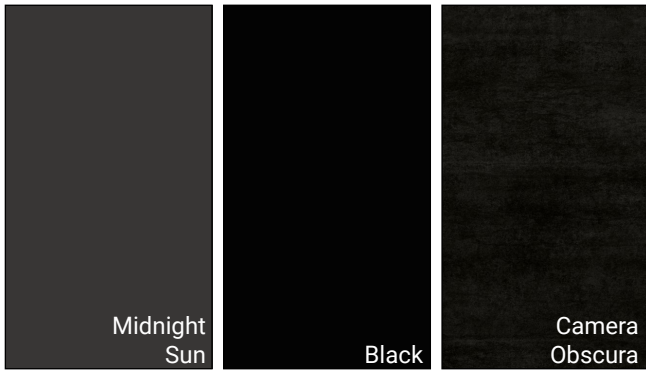

COLOR OFFERINGS 2026

Base Colors

Premium Colors

Karisma Colors

HUNTINGTON
CABINETRY

materia
MATTE

LUMMIA™
PERFECT MATT

LUMMIA™
HIGH GLOSS