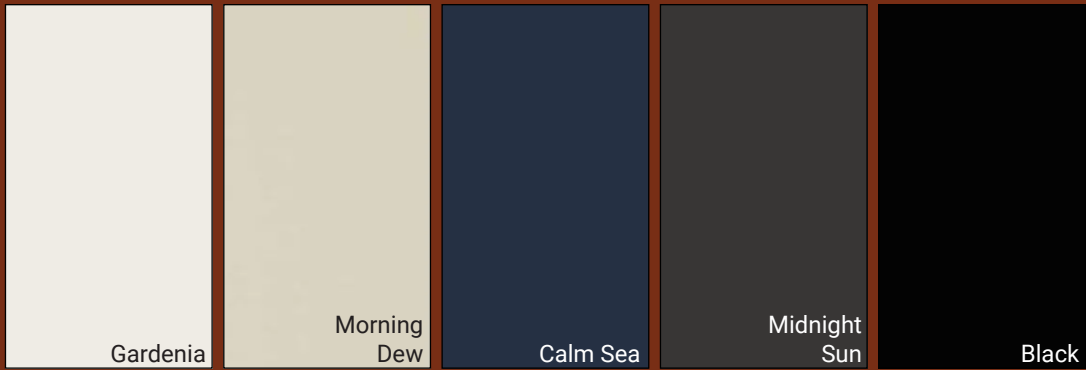

COLOR OFFERINGS 2026

Base Colors

Premium Colors

Karisma Colors

HUNTINGTON
CABINETRY

materia
MATTE

LUMMIA™
PERFECT MATT

LUMMIA™
HIGH GLOSS