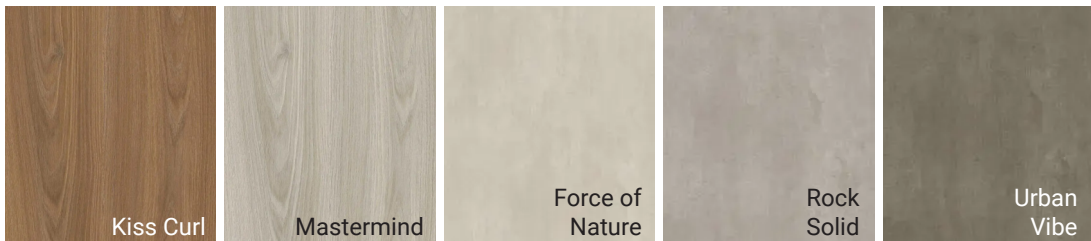

COLOR OFFERINGS 2026

Base Colors

Premium Colors

Karisma Colors

HUNTINGTON
CABINETRY

materia
MATTE

LUMMIA™
PERFECT MATT

LUMMIA™
HIGH GLOSS