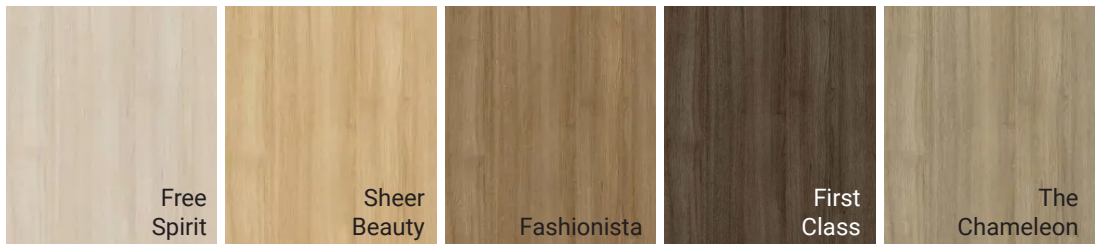

COLOR OFFERINGS 2026

Base Colors

Premium Colors

Karisma Colors

HUNTINGTON
CABINETRY

materia
MATTE

LUMMIA™
PERFECT MATT

LUMMIA™
HIGH GLOSS